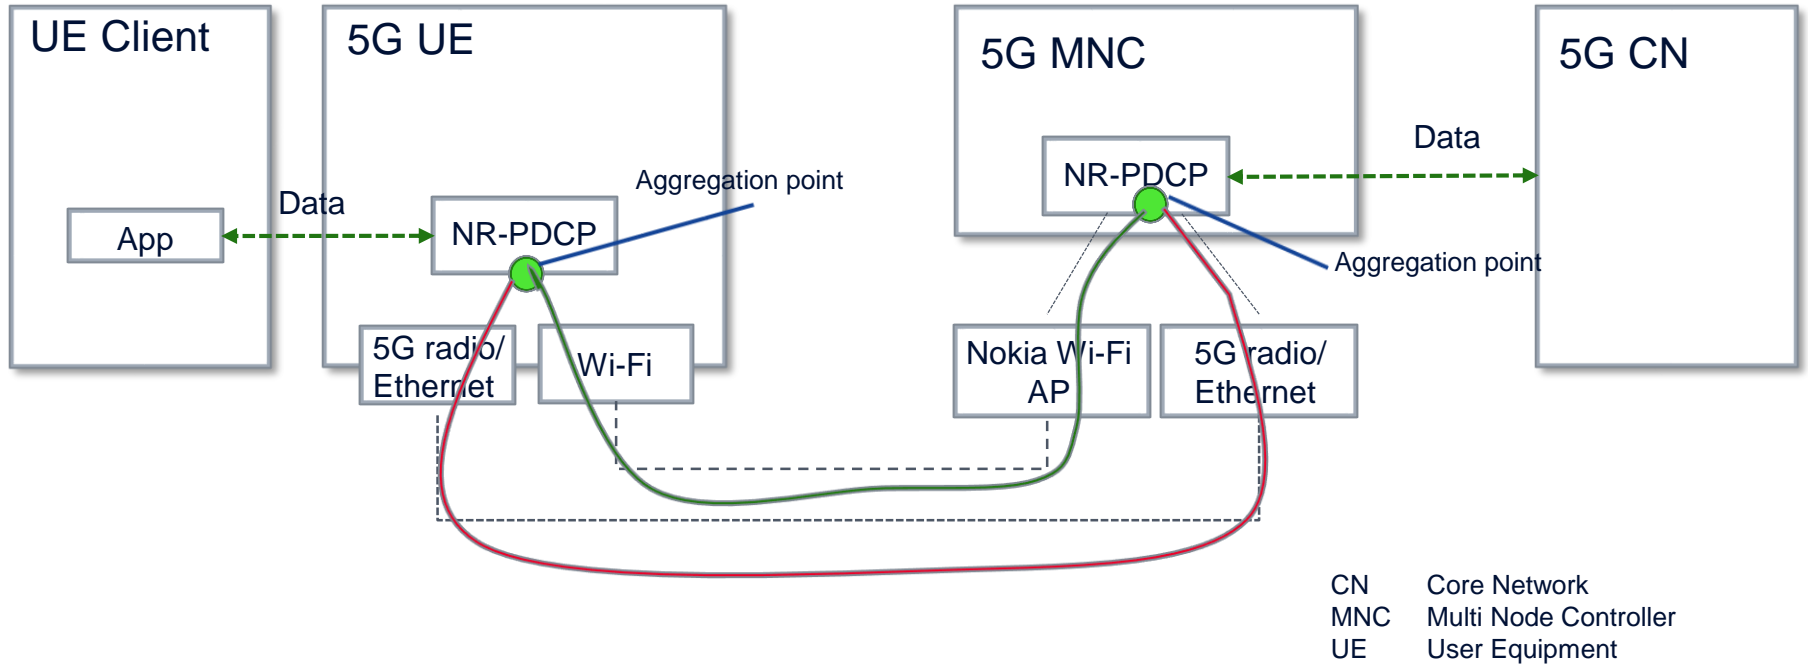

# 5G – Wi-Fi Radio-level Aggregation Demo

Nokia Bell Labs / End-to-End Mobile Network Solutions

- Janne Tervonen, Harri Povelainen
- 16-12-2016

# Radio-level Aggregation

- Maximize the usage of available accesses
- Traffic routed over both 5G and Wi-Fi simultaneously
- Main benefits:
  - Control over access usage
  - Resiliency
  - Peak throughput

# Radio-level Aggregation

- Next steps:
  - Introduce 5G radio
  - Dynamic flow control
  - Support for multiple UEs
  - Support for multiple RRHs
  - Aggregation algorithm testing and validation

**NOKIA**